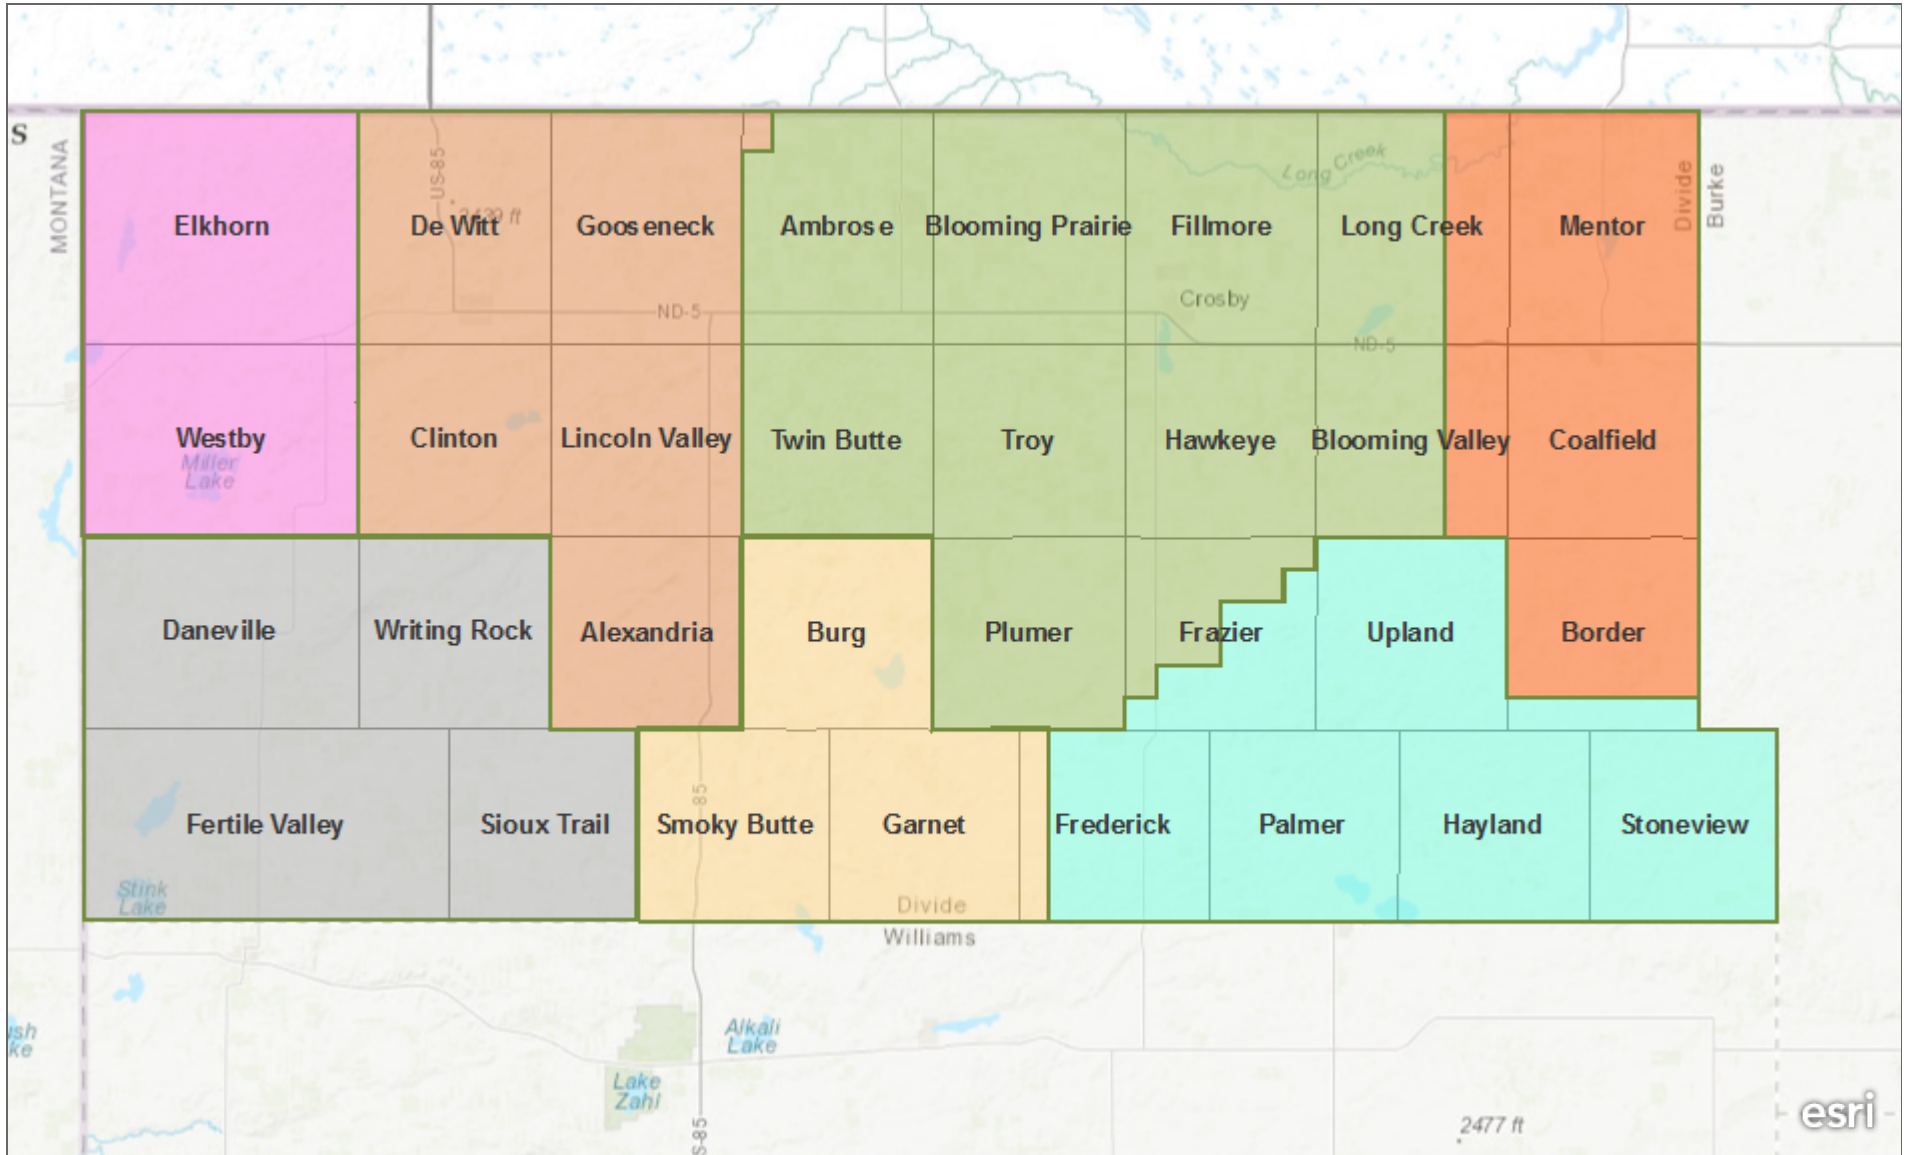

# Divide Rural Fire Districts

20 Minute Drive Time from Fire Stations

Compiled by the Bureau of Land Management (BLM), National Operations Center (NOC), OC-530. | Esri, HERE, Garmin, USGS, NGA, EPA, USDA, NPS